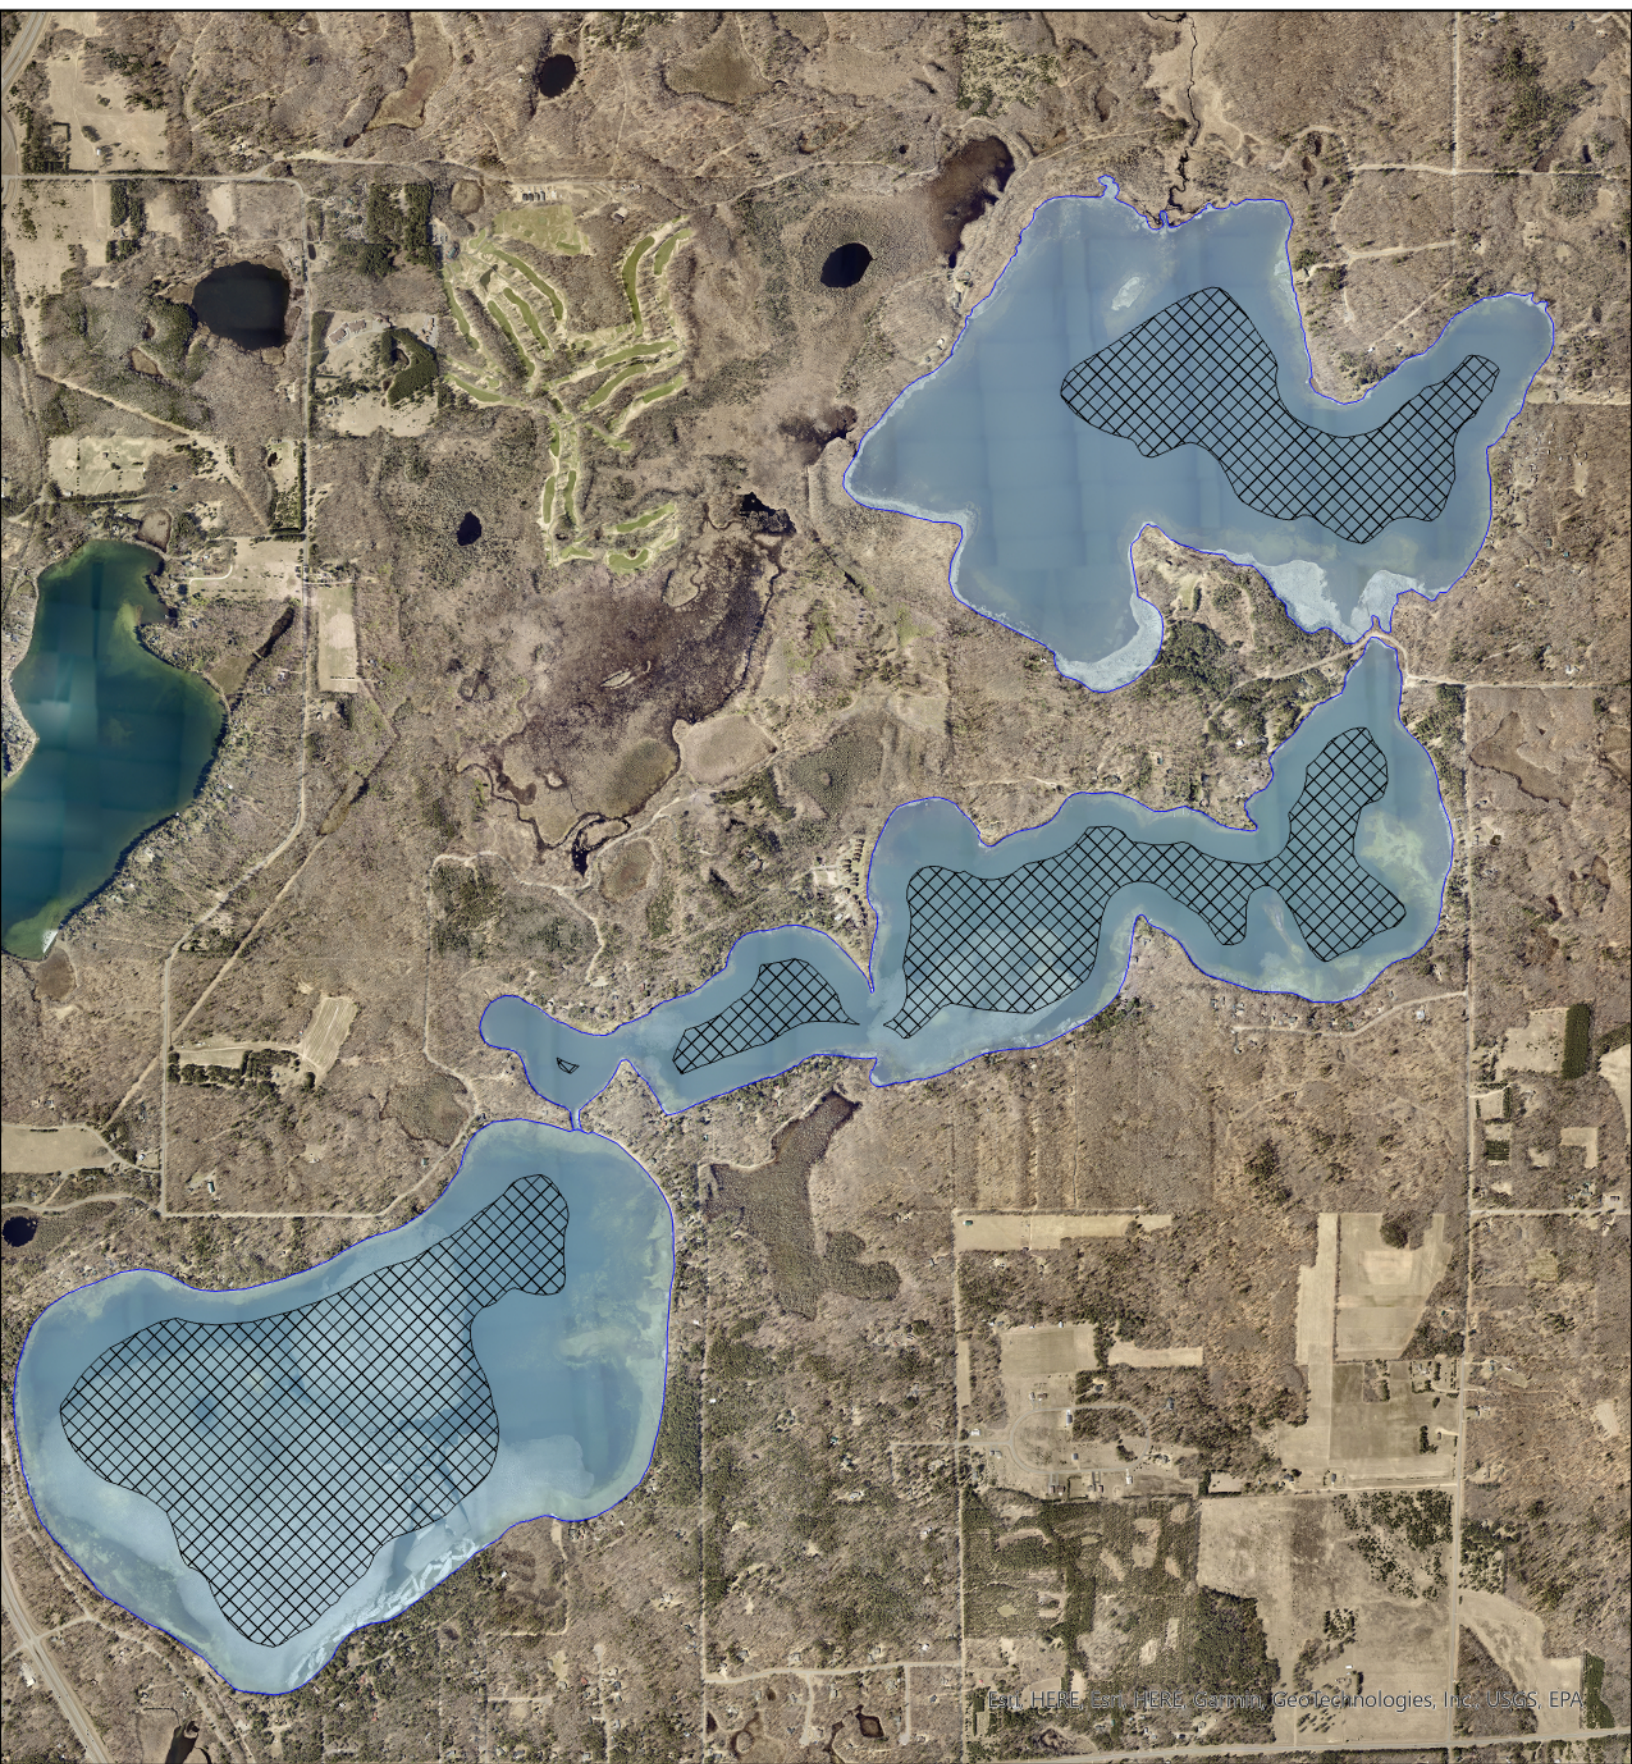

Cullen Chain of Lakes Recommended Wakeboating areas

Esri, HERE, Esri, HERE, Garmin, Geotecnologies, Inc., USGS, EPA

N

0 0.38 0.75 1.5 Miles

Legend

-  Lake Boundaries
-  Areas more than 500 Feet from shore and 20 Feet or more deep